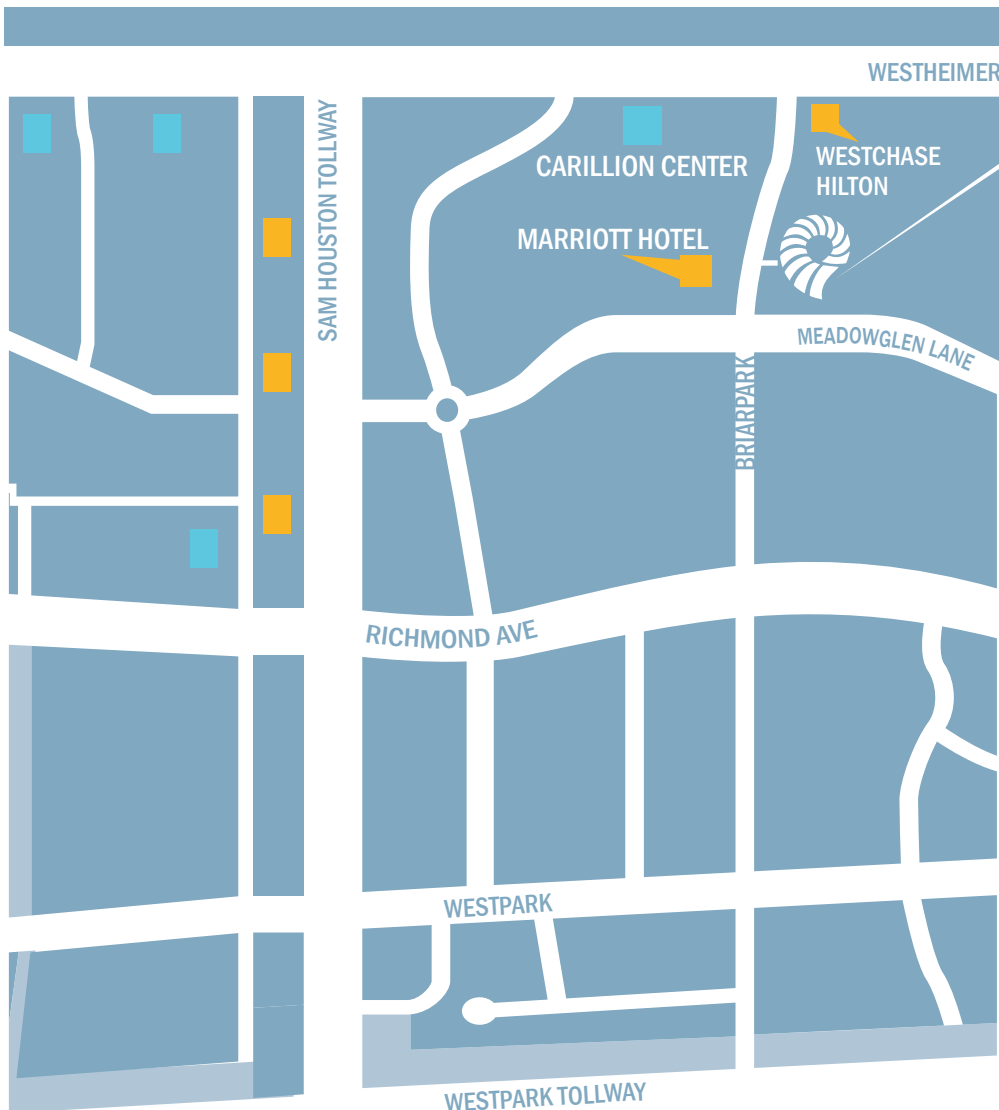

NAUTILUS WORLD, LTD.
 2929 BRIARPARK
 SUITE 320
 HOUSTON TX 77042
 P 832.255.1600
 F 832.255.1696

 NAUTILUS
 HOTELS
 RETAIL
 250 500 1000 SQ FT
